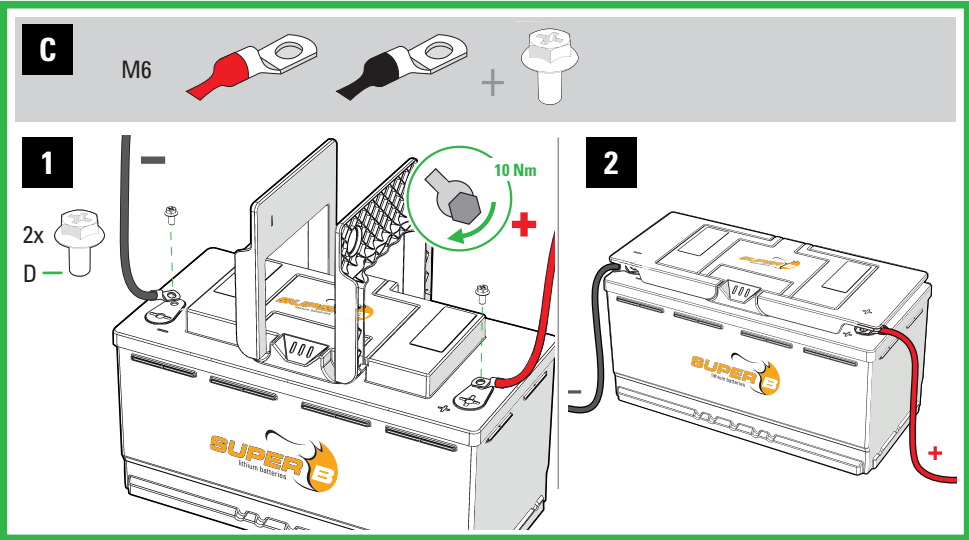

M8

**1****2**

- 2x  — A
- 2x  — B
- 2x  — C

**3****4**

CHARGE IMMEDIATELY

BLUETOOTH PIN CODE

Download User Manual at:
www.super-b.com

Europalaan 202
7559 SC Hengelo (0v)
The Netherlands
T+31(0)88 00 76 000