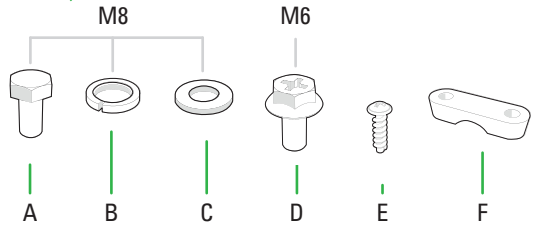

QUICK START GUIDE

EPSILON SERIES

12V150Ah/12V100Ah