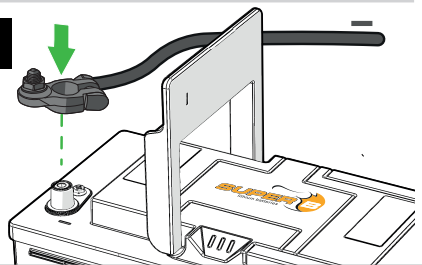

QUICK START GUIDE

EPSILON SERIES

12V150Ah/12V100Ah

A

1

2

3