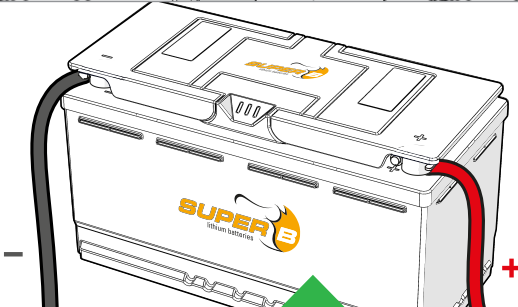

QUICK START GUIDE

EPSILON SERIES

12V150Ah/12V100Ah

A

1

2

3

B

M8

**1****2**

- 2x  — A
- 2x  — B
- 2x  — C

**3****4**

CHARGE IMMEDIATELY

BLUETOOTH PIN CODE

Download User Manual at:
www.super-b.com

Europalaan 202
7559 SC Hengelo (0v)
The Netherlands
T+31(0)88 00 76 000