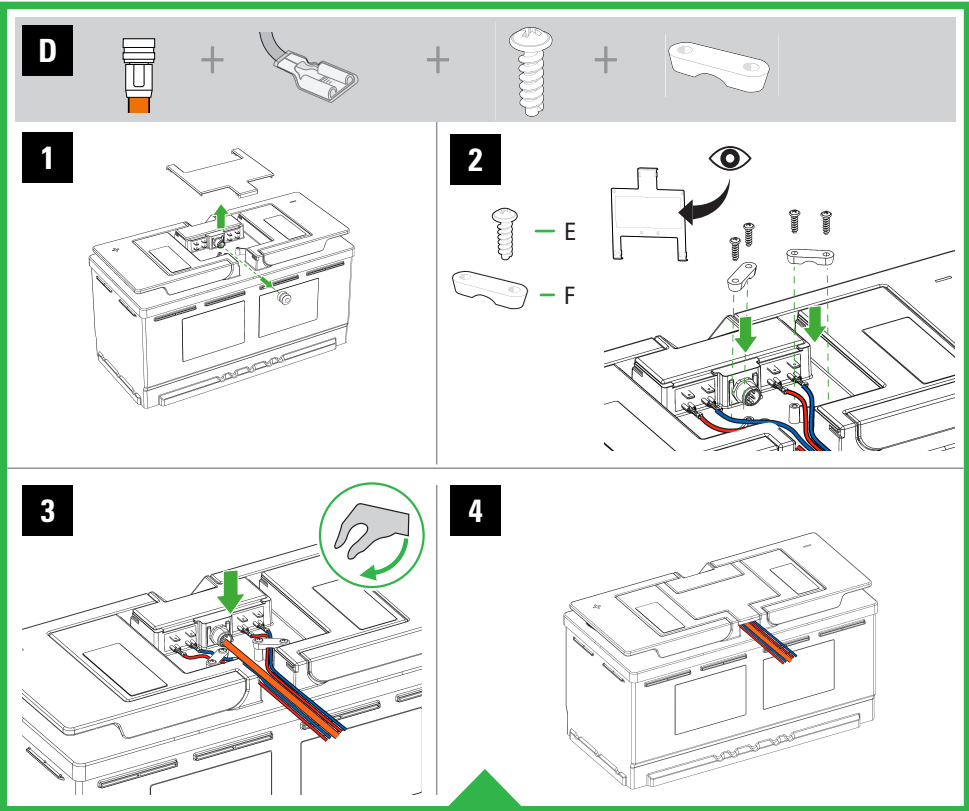

M8

**1****2**

- 2x  — A
- 2x  — B
- 2x  — C

**3****4**

CHARGE IMMEDIATELY

BLUETOOTH PIN CODE

Download User Manual at:
www.super-b.com

Europalaan 202
7559 SC Hengelo (0v)
The Netherlands
T+31(0)88 00 76 000