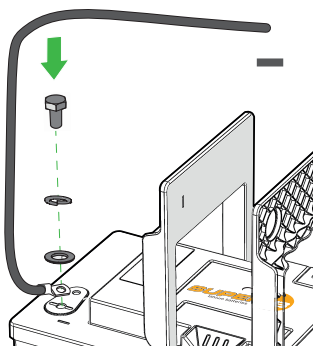

M8

**1****2**

- 2x  — A
- 2x  — B
- 2x  — C

**3****4**

CHARGE IMMEDIATELY

BLUETOOTH PIN CODE

Download User Manual at:
www.super-b.com

Europalaan 202
7559 SC Hengelo (0v)
The Netherlands
T+31(0)88 00 76 000