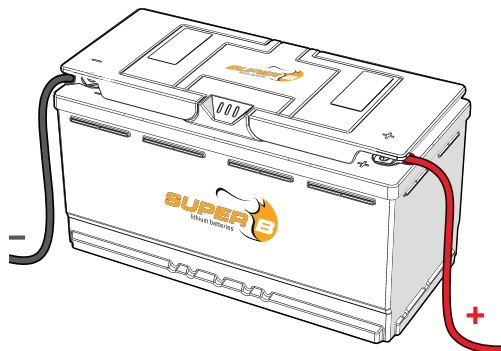

QUICK START GUIDE

EPSILON SERIES

12V150Ah/12V100Ah

A

1

2

3

B

M8

**1****2**

- 2x  — A
- 2x  — B
- 2x  — C

**3****4**

CHARGE IMMEDIATELY

BLUETOOTH PIN CODE

Download User Manual at:
www.super-b.com

Europalaan 202
7559 SC Hengelo (0v)
The Netherlands
T+31(0)88 00 76 000