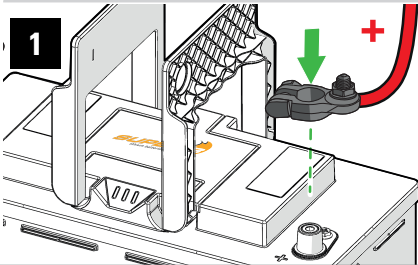

QUICK START GUIDE

EPSILON SERIES

12V150Ah/12V100Ah

A

1

2

3