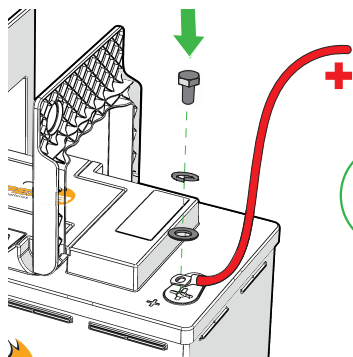

M8

**1****2**

- 2x  — A
- 2x  — B
- 2x  — C

**3****4**

CHARGE IMMEDIATELY

BLUETOOTH PIN CODE

Download User Manual at:
www.super-b.com

Europalaan 202
7559 SC Hengelo (0v)
The Netherlands
T+31(0)88 00 76 000