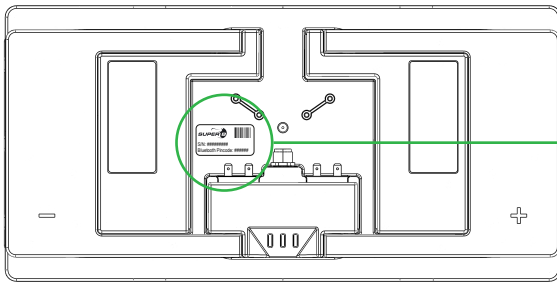

M8

**1****2**

- 2x  — A
- 2x  — B
- 2x  — C

**3****4**

CHARGE IMMEDIATELY

BLUETOOTH PIN CODE

Download User Manual at:
www.super-b.com

Europalaan 202
7559 SC Hengelo (0v)
The Netherlands
T+31(0)88 00 76 000