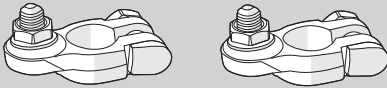

QUICK START GUIDE

EPSILON SERIES

12V150Ah/12V100Ah

A

1

2

3