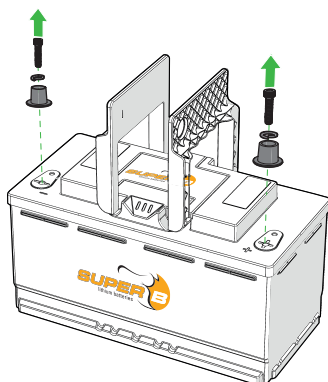

M8

**1****2**

- 2x  — A
- 2x  — B
- 2x  — C

**3****4**

CHARGE IMMEDIATELY

BLUETOOTH PIN CODE

Download User Manual at:
www.super-b.com

Europalaan 202
7559 SC Hengelo (0v)
The Netherlands
T+31(0)88 00 76 000